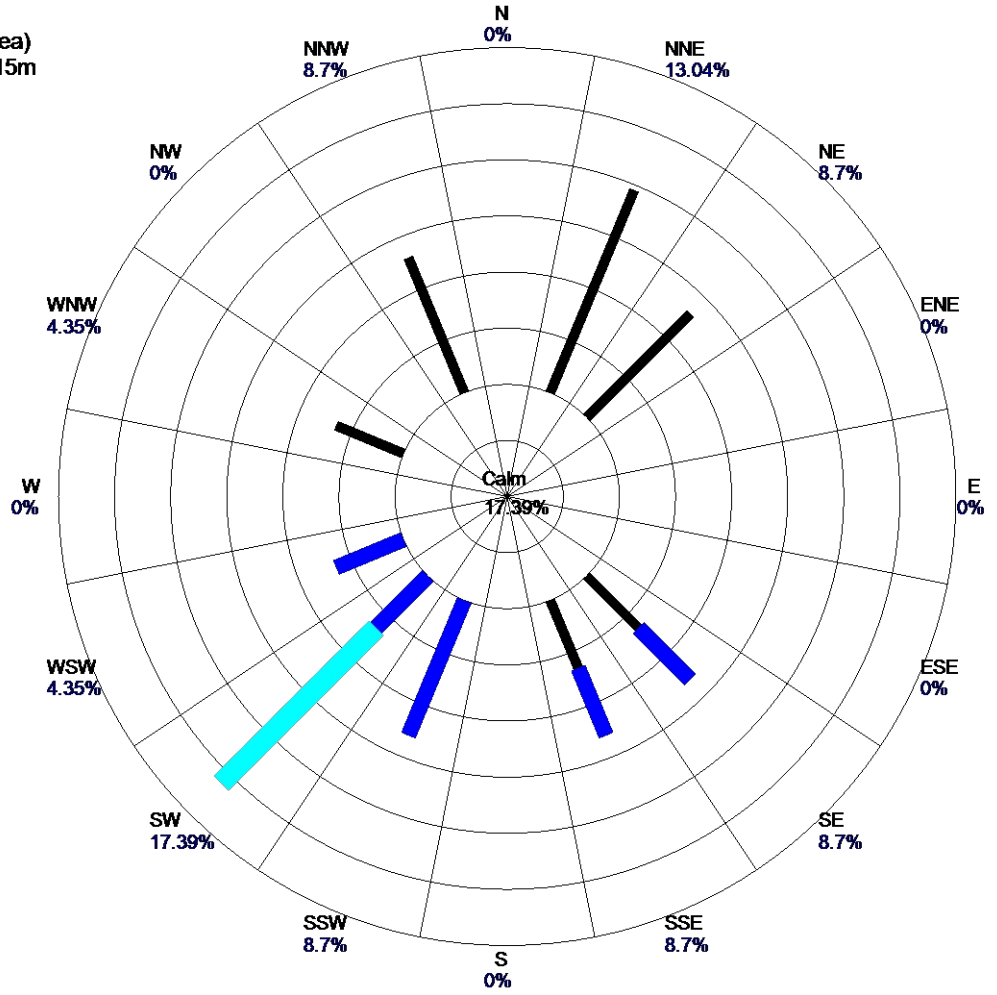

Site: Tower "D" (1000 Area)  
Parameter: 58\_WSpd\_015m  
Units: MPH

Period: 4/30/2018-5/1/2018