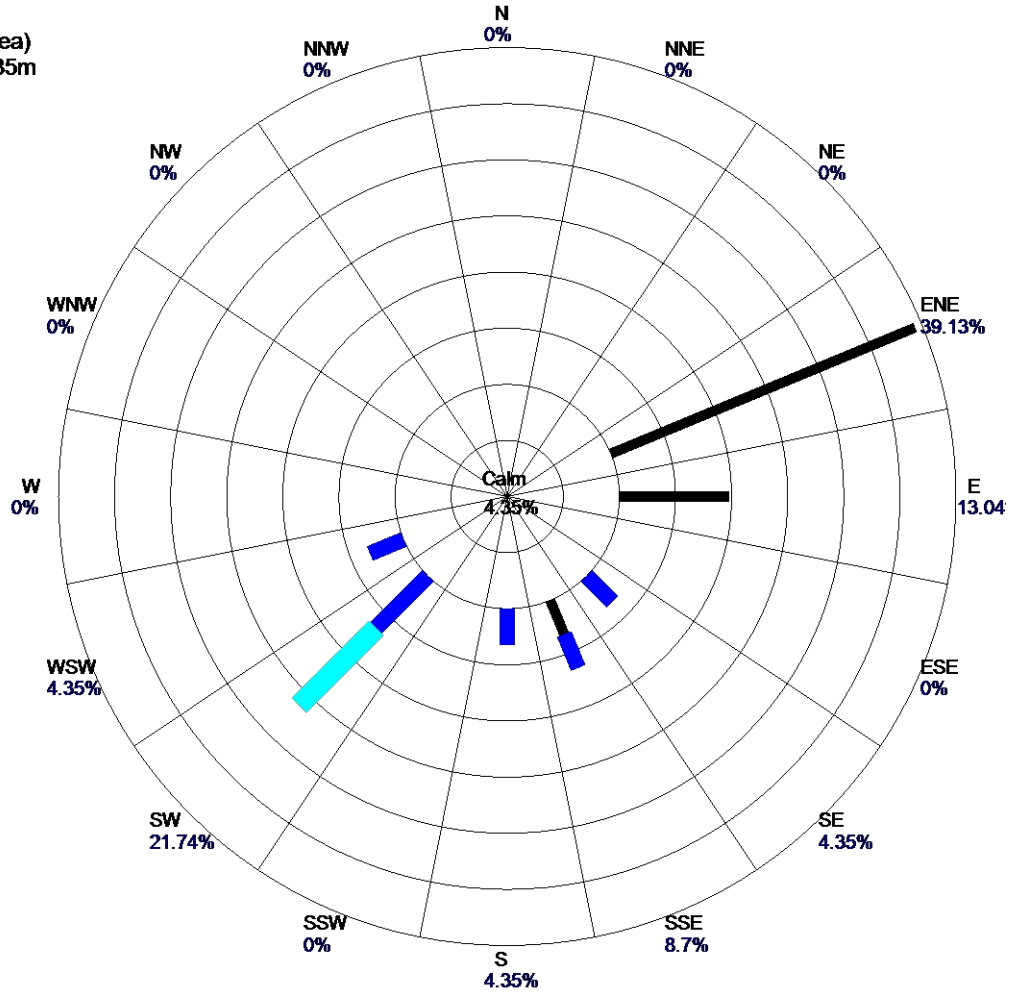

Site: Tower "D" (1000 Area)
 Parameter: 59_WSpd_035m
 Units: MPH

Period: 4/30/2018-5/1/2018