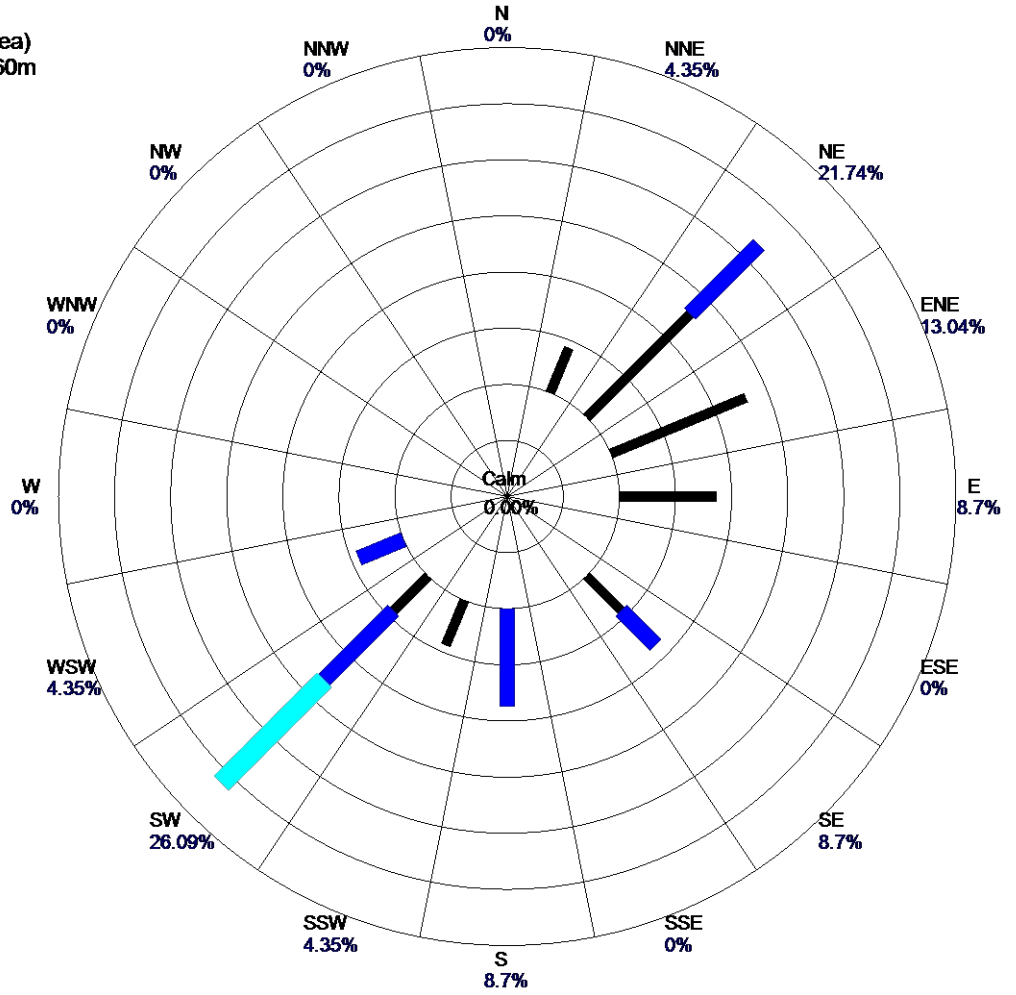

Site: Tower "D" (1000 Area)
 Parameter: 60_WSpd_060m
 Units: MPH

Period: 4/30/2018-5/1/2018